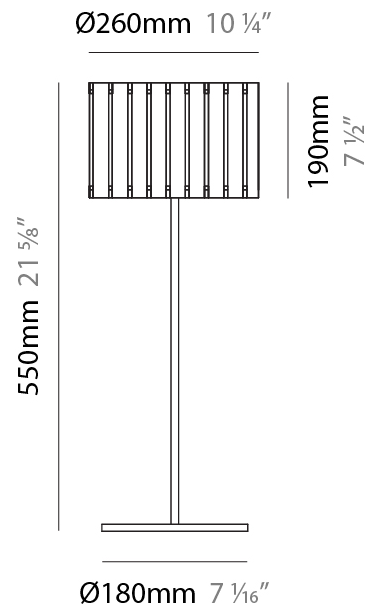

PROJECT
TYPE
SPECIFIER
QUANTITY
DATE

LUZ OCULTA WOOD PORTABLE

D54038- -

base number	Finish Options	Finish Options

1. To build a product code in our configurator select the specify button on the base model # product page
2. To build a manual product code on this datasheet choose from the options listed below in blue font and add the suffix to the base model #

GENERAL

Series: Luz Oculta
Subseries: Luz Oculta Wood
Brand: Fambuena
Division: Design
Mounting Type: Portable
Mounting Location: Table
Subcategory: Table

PHYSICAL

Shape: Cylinder
Diameter (mm): 260
Diameter (in): 10 ¼
Height (mm): 550
Height (in): 21 ⅝
Light Distribution: Direct / Indirect
Fixture Finish: [DOW / NAT](#)
Holder Finish: BRA / BRZ
Fixture Material: Metal / Wood
Upon Request: Bolt Down

ELECTRICAL

Number of Lamps: 1
Lamp Type: LED Retrofit
Lamp Shape: B10
Bulb Included: Bulb Not Included
Max. Wattage Per Lamp (W): 4
Lamp Base: E12
Input Voltage (V): 120

LED

OPTICAL

RATINGS AND CERTIFICATIONS

Certified By: Certified for North American Standards
IP rating: IP20