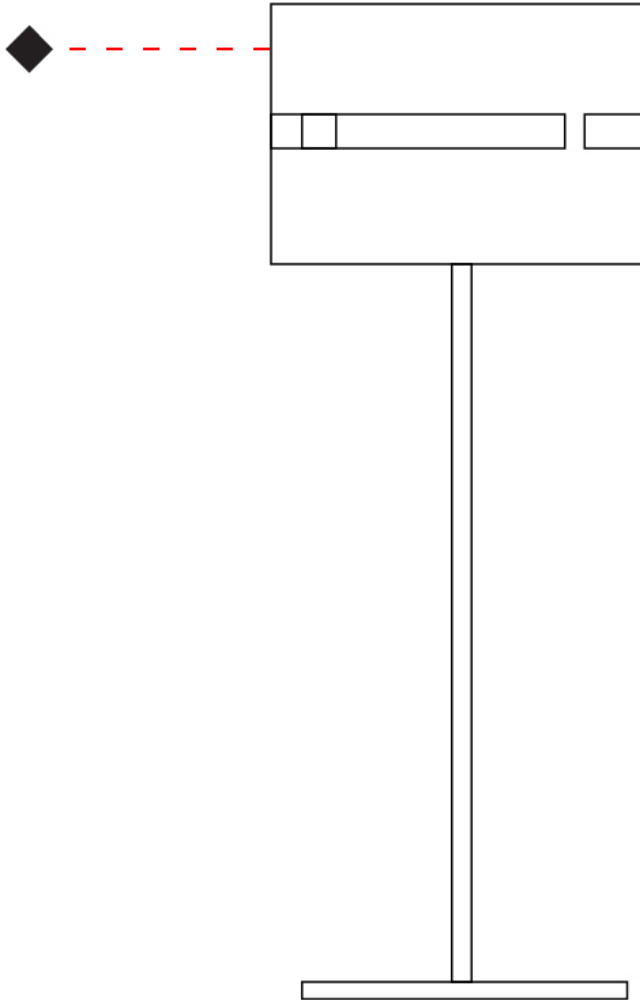

LUZ OCULTA METAL PORTABLE

D54025-

PROJECT

TYPE

SPECIFIER

QUANTITY

DATE

D