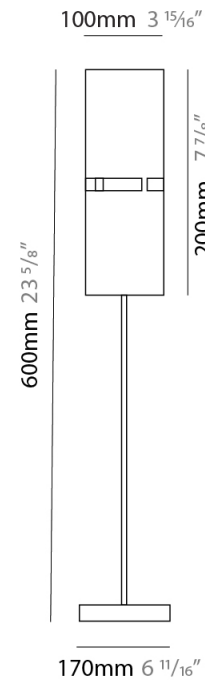

LUZ OCULTA METAL PORTABLE

D54027-

base number   Finish
Options

1. To build a product code in our configurator select the specify button on the base model # product page
2. To build a manual product code on this datasheet choose from the options listed below in blue font and add the suffix to the base model #

GENERAL

Series: Luz Oculta
Subseries: Luz Oculta Metal
Brand: Fambuena
Division: Design
Mounting Type: Portable
Mounting Location: Table
Subcategory: Table

PHYSICAL

Shape: Cylinder
Diameter (mm): 100
Diameter (in): 3 ¹⁵/₁₆
Height (mm): 600
Height (in): 23 ⁵/₈
Light Distribution: Direct / Indirect
Fixture Finish: [BRA](#) / [BRZ](#) / [ABR](#)
Fixture Material: Metal
Upon Request: Bolt Down

ELECTRICAL

Number of Lamps: 1
Lamp Type: LED Retrofit
Lamp Shape: T4
Bulb Included: Bulb Not Included
Max. Wattage Per Lamp (W): 5
Lamp Base: G9
Input Voltage (V): 120

LED

OPTICAL

RATINGS AND CERTIFICATIONS

Certified By: Certified for North American Standards
IP rating: IP20

PROJECT	_____
TYPE	_____
SPECIFIER	_____
QUANTITY	_____
DATE	_____