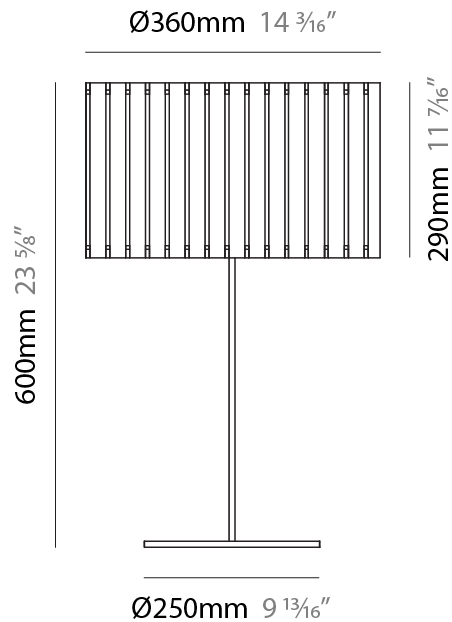

PROJECT
TYPE
SPECIFIER
QUANTITY
DATE

LUZ OCULTA WOOD PORTABLE

D54036- -
base number   Finish Options   Finish Options

1. To build a product code in our configurator select the specify button on the base model # product page
2. To build a manual product code on this datasheet choose from the options listed below in blue font and add the suffix to the base model #

GENERAL

Series: Luz Oculta
Subseries: Luz Oculta Wood
Brand: Fambuena
Division: Design
Mounting Type: Portable
Mounting Location: Table
Subcategory: Table

PHYSICAL

Shape: Cylinder
Diameter (mm): 360
Diameter (in): 14 ³/₁₆
Height (mm): 600
Height (in): 23 ⁵/₈
Light Distribution: Direct / Indirect
Fixture Finish: [DOW / NAT](#)
Holder Finish: BRA / BRZ
Fixture Material: Metal / Wood
Upon Request: Bolt Down

ELECTRICAL

Number of Lamps: 1
Lamp Type: LED Retrofit
Lamp Shape: A19
Bulb Included: Bulb Not Included
Max. Wattage Per Lamp (W): 7
Lamp Base: E26
Input Voltage (V): 120
Upon Request: 277Vac / GU24

LED

OPTICAL

RATINGS AND CERTIFICATIONS

Certified By: CSA Certified to UL and CSA Standards
IP rating: IP20